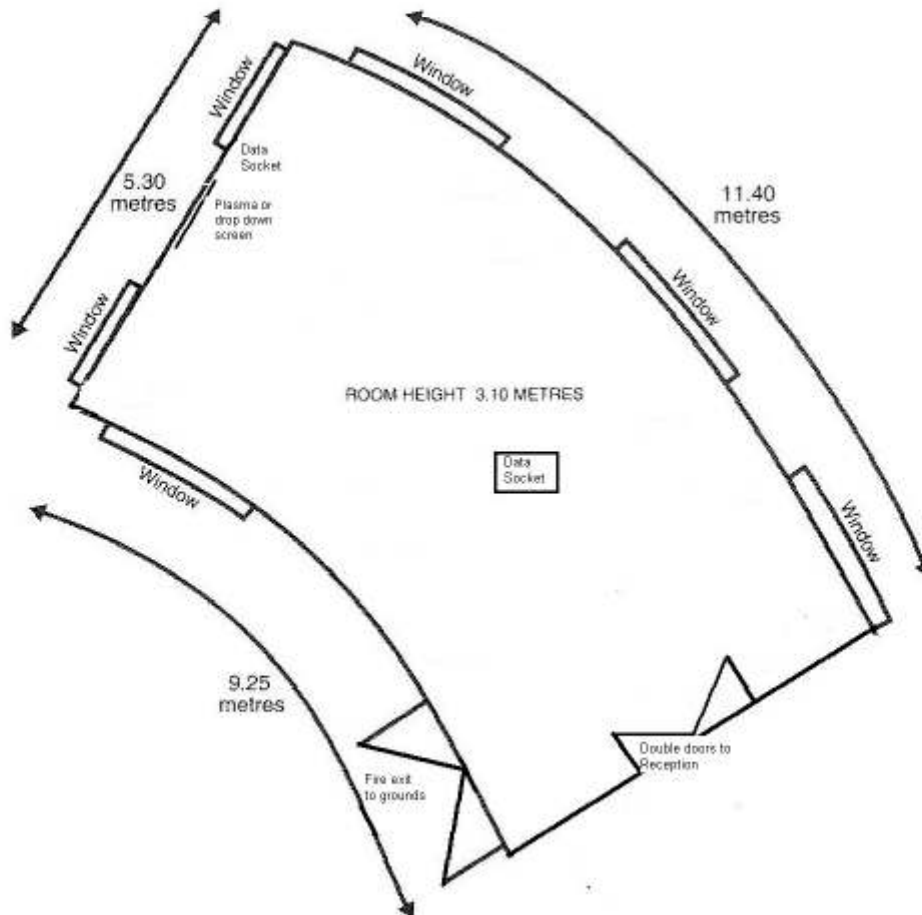

Dumbleton Hall

Worcestershire

Conference Rooms

BREDON CONFERENCE CENTRE

Below is a plan of the meeting room with dimensions marked to enable you to fully prepare for your event

The room contains the following facilities:

- Natural Daylight or Full / Partial Blackout
- Air Conditioning
- Wall mounted 60" Plasma Screen
- Screen
- LCD Projector/ OHP
- Wireless Enabled
- Data Sockets
- Telephone Point
- Electric Sockets

Dimensions

Max length	11.40m
Max Width	5.30m
Max Height	3.10m

Located on Ground Floor
Disabled Facilities Adjacent

Theatre Style	26
Classroom	26
Board Room	26
U Shape	26

Reception N/A
Banquet – N/A
Dinner Dance – N/A