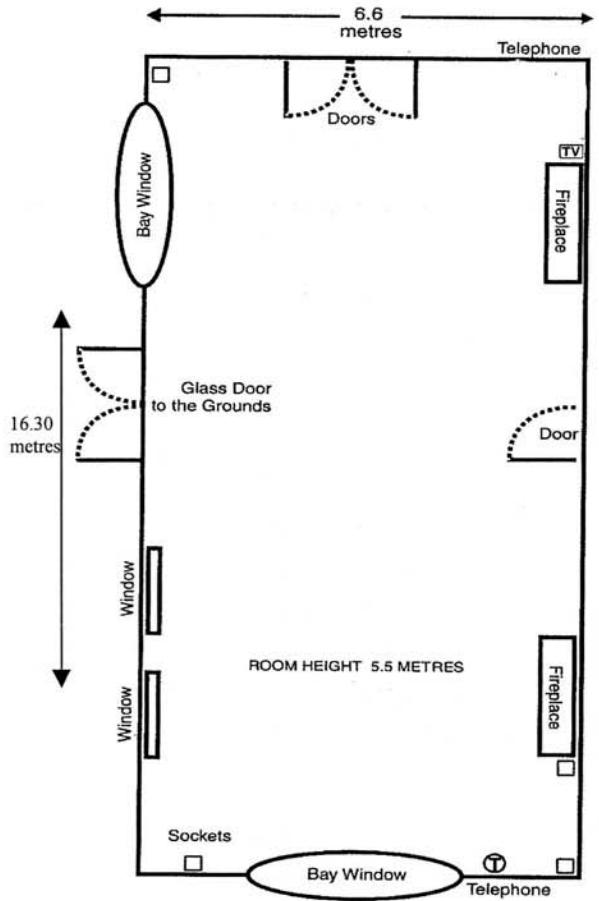

## The Oak Suite

The room contains the following facilities:

- 5 Double socket power points
- 2 Telephone points
- Natural Daylight
- Dimmer Lighting System Chandeliers
- TV Point

The following layouts can be achieved:

- Max length 16.30m
- Max. width 6.6m
- Max height 5.5m

- Theatre Style x 100
- Classroom x 60
- Boardroom x 60
- Reception/ Buffet x 100
- Banquet x 100
- Dinner/ Dance x 100

Location - Ground Floor

DUMBLETON HALL