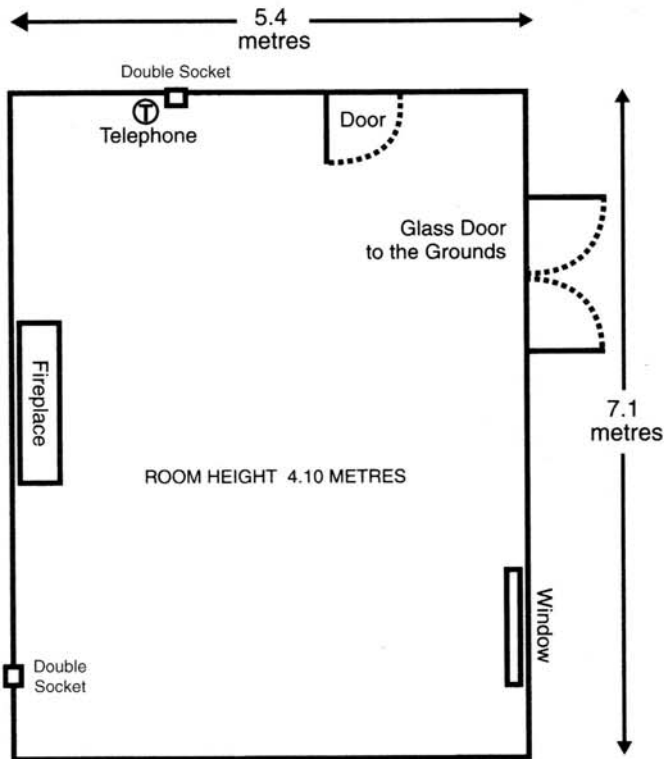

CLASSIC HOTELS

DUMBLETON HALL WORCESTERSHIRE

CLASSIC HOTELS

Conference Rooms

SHIRE ROOM

Below is a plan of the meeting room with dimensions marked to enable you to fully prepare for your event

The room contains the following facilities:

- 2 Double socket power points
- Telephone point
- Natural Daylight
- Dimmer Lighting System

The following layouts can be achieved:

- Max. Length 7.10m
- Max. Width 5.40m
- Max. Height 4.10m

Theatre Style	x 30	Reception /Buffet	x 30
Classroom	x 25	Banquet	x 30
Board Room	x 20	Dinner Dance	N/A
U Shape	x 12	Location	Ground Floor